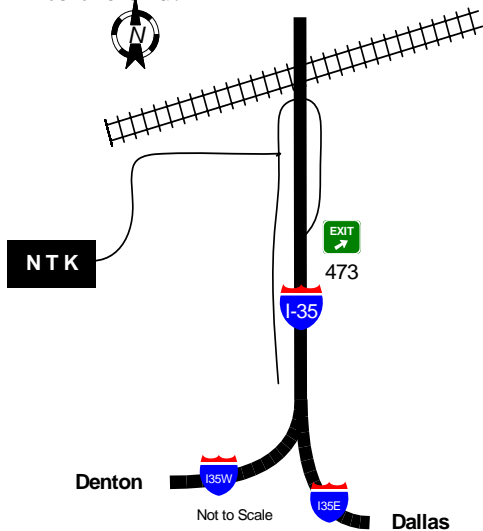

## Directions to the track

The track is located 5 miles north of Denton on I-35. To get to the track, exit 474 from Northbound I-35. Stay on the access road as it loops under I-35 and turns south. Turn right on the first road, Memory Lane, and follow it to the end.